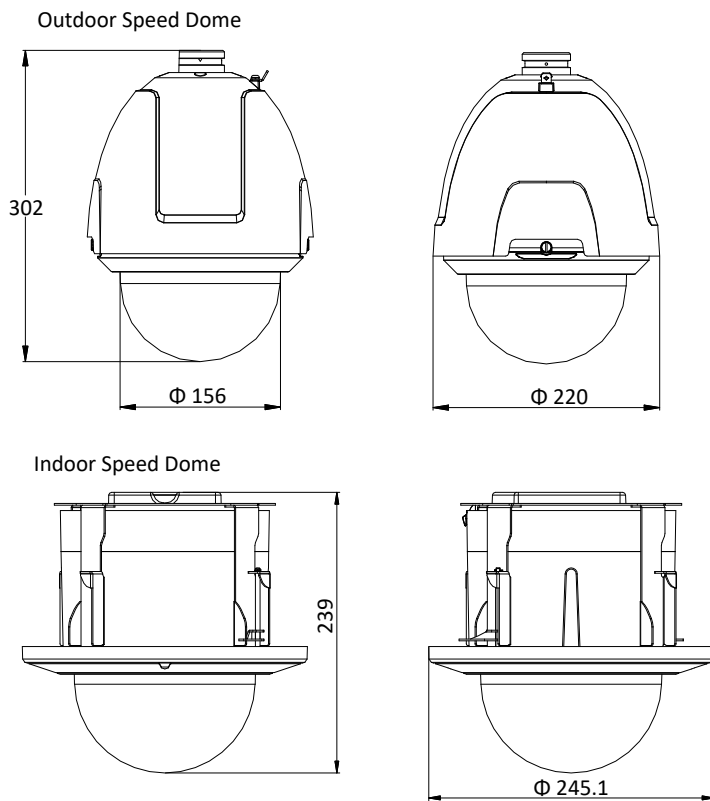

Power	24 VAC (Max. 60 W) Hi-PoE (Max. 50 W)
Working Temperature	-40°C to 65°C (-40°F to 149°F) (Outdoor) -10°C to 50°C (14°F to 122°F) (Indoor)
Working Humidity	≤ 90%
Protection Level	IP66 Standard (Outdoor), IK10, 6,000V Lightning Protection, Surge Protection and Voltage Transient Protection
Dimensions	Φ 220 mm × 302 mm (Φ 8.66" × 11.89") (Outdoor) Φ 245.1 mm × 239 mm (Φ 9.65" × 9.41") (Indoor)
Weight	Approx. 4 kg (8.82 lb) (Outdoor) Approx. 3.4 kg (7.50 lb) (Indoor)

Order Model

DS-2DF5225X-AEL (D), 24 VAC & Hi-PoE (Outdoor)

DS-2DF5225X-AE3 (D), 24 VAC & Hi-PoE (Indoor)

Dimensions

Unit: mm

Accessories

	DS-1604ZJ	Wall Mounting Bracket
	DS-1604ZJ-box	Wall Mounting Bracket with Junction Box
	DS-1604ZJ-box-pole	Vertical Pole Mounting Bracket with Junction Box
	DS-1604ZJ-box-corner	Wall Mounting Bracket with Junction Box
	DS-1660ZJ	Parapet Wall Mounting Bracket
	DS-1619ZJ	Gooseneck Mounting Bracket
	DS-1661ZJ	Pendant Mounting Bracket
	DS-1662ZJ	Pendant Mounting Bracket
	DS-1663ZJ	Ceiling Mounting Bracket
	DS-1667ZJ	Extendable Pole for Pendant Mounting Bracket
	DS-1673ZJ	Horizontal Pole Mounting Bracket
	DS-1682ZJ	Extendable Pole for Pendant Mounting Bracket