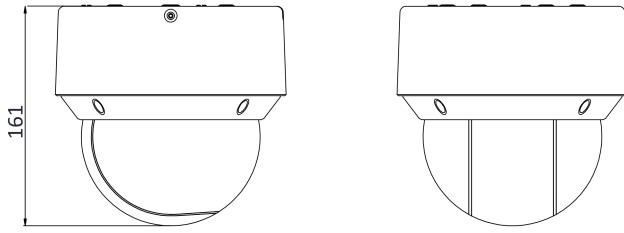

Order Model

DS-2DE4A220IW-DE, 12 VDC & PoE+ (802.3at, class4)

Dimensions

Unit: mm