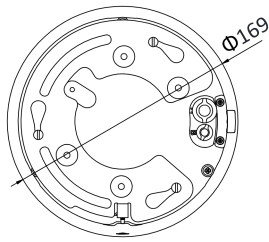

Order Model

DS-2DE4A220IW-DE, 12 VDC & PoE+ (802.3at, class4)

Dimensions

Unit: mm