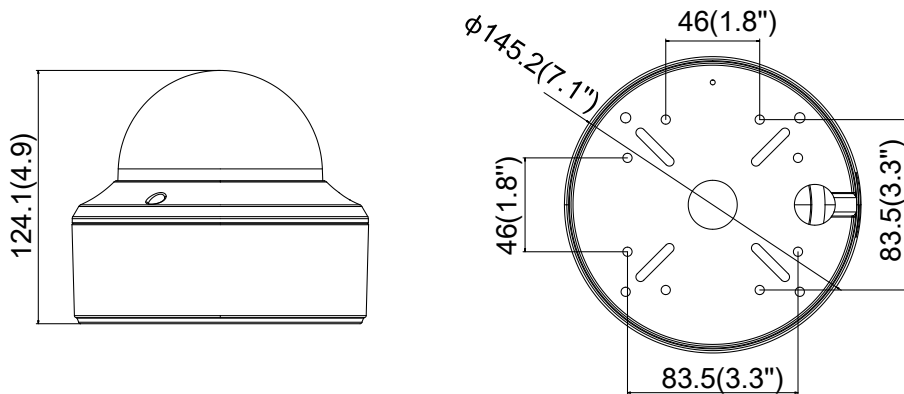

Specifications

Camera	
Image Sensor	2MP CMOS Image Sensor
Signal System	PAL/NTSC
Effective Pixels	1928(H)*1088(V)
Min. illumination	0.01 Lux @ (F1.2,AGC ON),0 Lux with IR
Shutter Time	1/25s to 1/50,000s
Lens	Motorized VF lens; 2.8 - 12 mm @ F1.2
Lens Mount	φ14
Day & Night	ICR
Angle Adjustment	Pan: 0° - 340°; Tilt:0° - 75°; Rotate: 0° - 355°
Synchronization	Internal Synchronization
WDR	120dB
Video Frame Rate	1080p@25fps/1080p@30fps
HD Video Output	1 Analog HD output
S/N Ratio	>62dB
Menu	
AGC	Support
D/N Mode	Color/BW/SMART
White Balance	ATW/ MWB
BLC	Support
Functions	Wide Dynamic Range, Digital noise reduction, Mirror, SMART IR
General	
Operating Conditions	-40 °C – 60 °C (-40 °F – 140 °F), Humidity 90% or less (non-condensing)
Power Supply	12 VDC ± 15%; -A: 12 VDC/24 VAC ± 15%
Power Consumption	Max. 4.5W; -A: Max. 6.5W
Protection Level	IP66
IR Range	Up to 40m
Impact Protection	IK10
Communication	Up the coax, Protocol: HIKVISION-C (TVI output)
Dimensions	φ 145.2mm×124.1mm (φ5.72"×4.89")
Weight	Approx. 1600g (3.53lb)

Order Models

DS-2CE56D7T-VPIT3Z, DS-2CE56D7T-AVPIT3Z

Dimensions

Unit: mm

Accessories

DS-1273ZJ-140
Wall Mounting

DS-1275ZJ
Vertical Pole Mounting

DS-1276ZJ
Corner Mounting