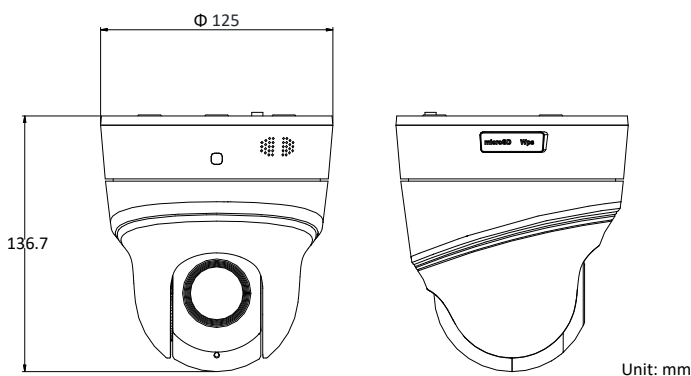

DORI

The DORI (detect, observe, recognize, identify) distance gives the general idea of the camera ability to distinguish persons or objects within its field of view.

It is calculated based on the camera sensor specification and the criteria given by EN 62676-4: 2015.

DORI	Detect	Observe	Recognize	Identify
Definition	25 px/m	63 px/m	125 px/m	250 px/m
Distance (Tele)	120.0 m (393.7 ft)	47.6 m (156.2 ft)	24.0 m (78.7 ft)	12.0 m (39.4 ft)

Order Model

DS-2DE2204IW-DE3/W, 12 VDC & PoE (802.3af, class3)

Dimensions