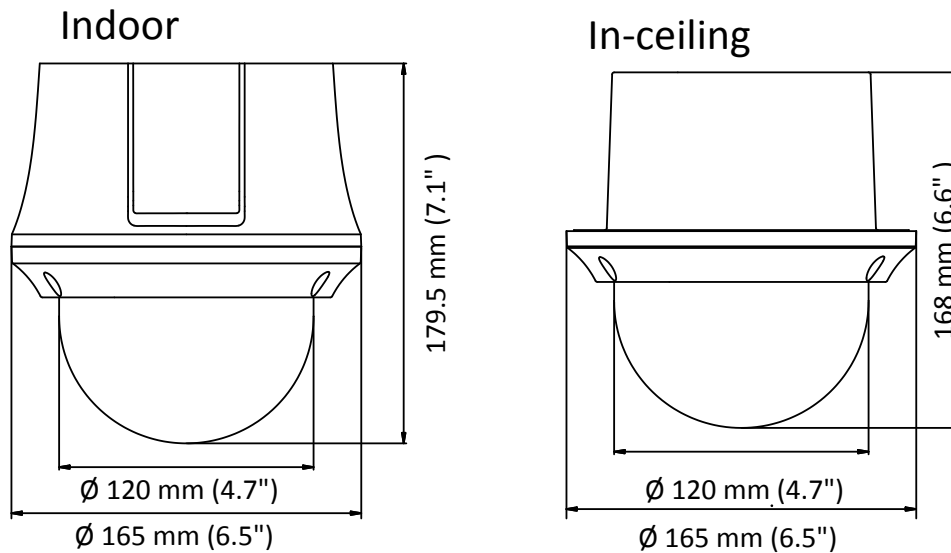

Order Model

DS-2AE4225T-A3(C)

Dimensions