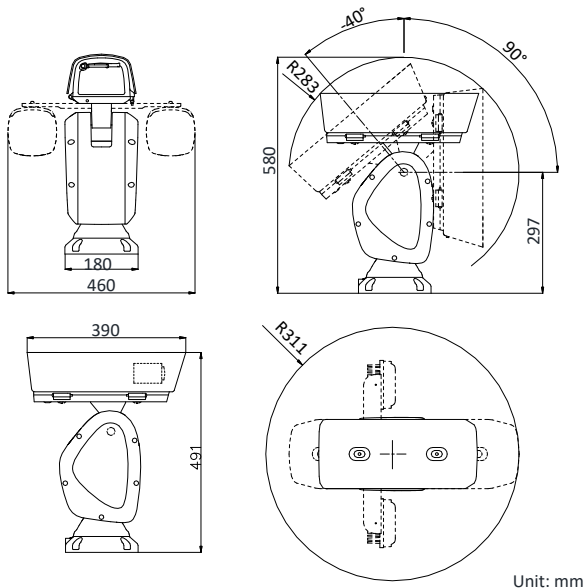

Material	Aluminum alloy ADC12
Dimensions	460 mm × 390 mm × 491 mm (18.11" × 15.35" × 19.33")
Weight	Approx. 13 kg (28.66 lb)

Order Model

DS-2DY9236IX-A, 24 VAC

Dimensions

Accessories

DS-1693ZJ

Wall Mounting Bracket