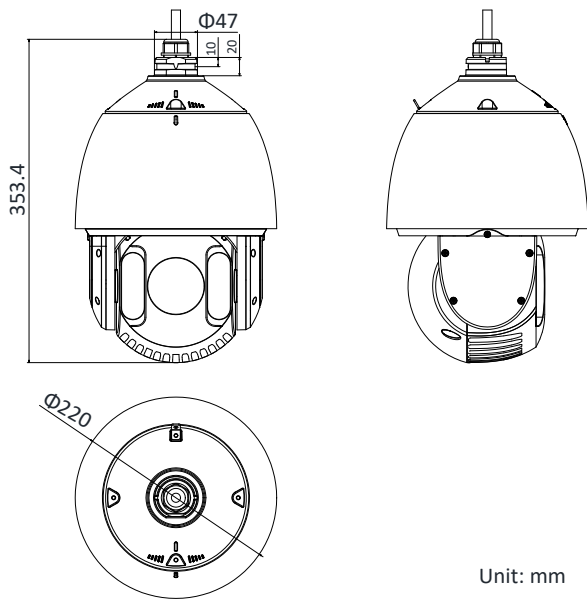

Order Model

DS-2DE7430IW-AE

Dimensions

Unit: mm

Accessories

	DS-1602ZJ	Wall Mounting Bracket
	DS-1602ZJ-corner	Corner Mounting Bracket
	DS-1602ZJ-pole	Vertical Pole Mounting Bracket
	DS-1602ZJ-box	Wall Mounting Bracket with Junction Box
	DS-1663ZJ	Ceiling Mounting Bracket
	DS-1661ZJ	Pendant Mounting Bracket
	DS-1662ZJ	Pendant Mounting Bracket
	DS-1619ZJ	Gooseneck Mounting Bracket
	DS-1100KI	Network Keyboard
	DS-1005KI	USB Joy-stick