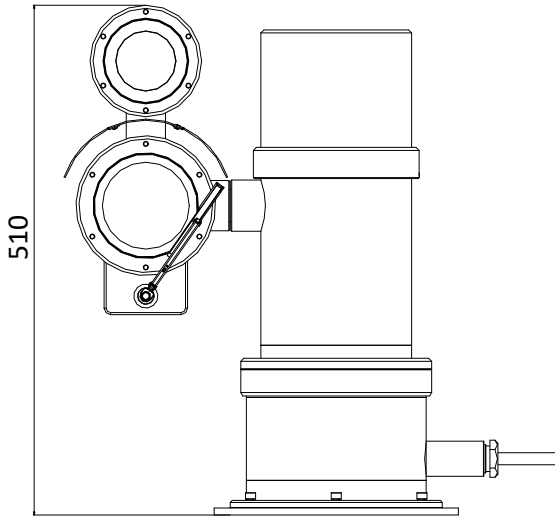

Explosion-proof Certificate	TUV 17 ATEX 8118, IECEx TUR 17.0049
Dimensions	440 mm × 258 mm × 510 mm (17.32" × 10.16" × 20.08")
Weight	Approx. 36.7 kg (80.91 lb)

Available Model

DS-2DY9236I-CWX(W/316L), 100 VAC to 240 VAC

Dimensions

Unit: mm