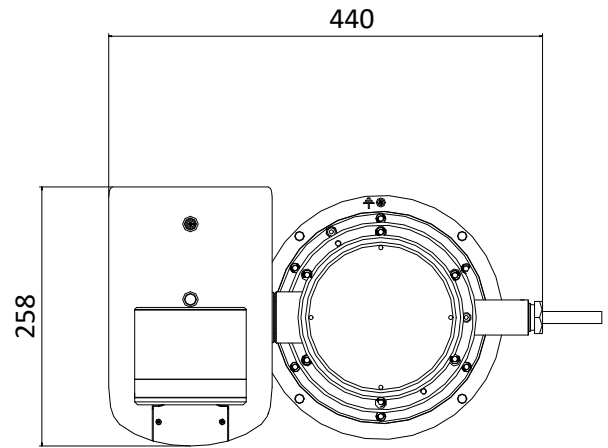

Explosion-proof Certificate	TUV 17 ATEX 8118, IECEx TUR 17.0049
Dimensions	440 mm × 258 mm × 510 mm (17.32" × 10.16" × 20.08")
Weight	Approx. 36.7 kg (80.91 lb)

Available Model

DS-2DY9236I-CWX(W/316L), 100 VAC to 240 VAC

Dimensions

Unit: mm