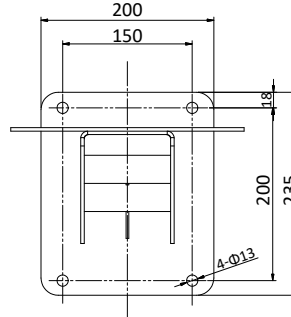

Explosion-proof Certificate	TUV 17 ATEX 8118, IECEx TUR 17.0049
Dimensions	440 mm × 258 mm × 510 mm (17.32" × 10.16" × 20.08")
Weight	Approx. 36.7 kg (80.91 lb)

Available Model

DS-2DY9236I-CWX(W/316L), 100 VAC to 240 VAC

Dimensions

Unit: mm

Accessories

DS-1713ZJ-Y (SUS316L)

Wall Mounting Bracket

Unit: mm

Distributed by

HIKVISION®