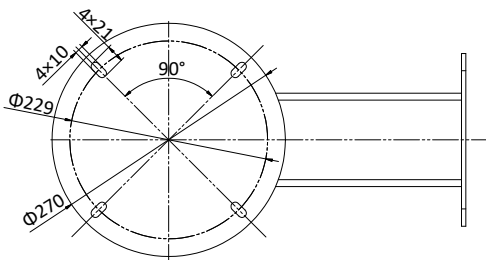

Explosion-proof Certificate	TUV 17 ATEX 8118, IECEx TUR 17.0049
Dimensions	440 mm × 258 mm × 510 mm (17.32" × 10.16" × 20.08")
Weight	Approx. 36.7 kg (80.91 lb)

Available Model

DS-2DY9236I-CWX(W/316L), 100 VAC to 240 VAC

Dimensions

Unit: mm

Accessories

DS-1713ZJ-Y (SUS316L)

Wall Mounting Bracket

Unit: mm

Distributed by

HIKVISION®