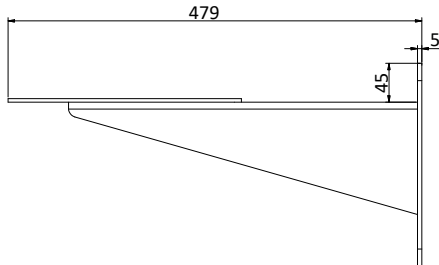

Explosion-proof Certificate	TUV 17 ATEX 8118, IECEx TUR 17.0049
Dimensions	440 mm × 258 mm × 510 mm (17.32" × 10.16" × 20.08")
Weight	Approx. 36.7 kg (80.91 lb)

Available Model

DS-2DY9236I-CWX(W/316L), 100 VAC to 240 VAC

Dimensions

Unit: mm

Accessories

DS-1713ZJ-Y (SUS316L)

Wall Mounting Bracket

Unit: mm

Distributed by

HIKVISION®