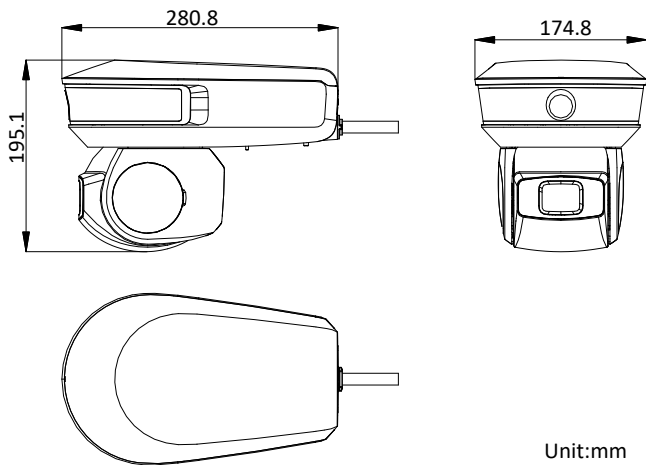

Main Stream Resolution	50Hz: 25fps (1920 × 1080, 1280 × 960, 1280 × 720) 50fps (1920 × 1080, 1280 × 960, 1280 × 720) 60Hz: 30fps (1920 × 1080, 1280 × 960, 1280 × 720) 60fps (1920 × 1080, 1280 × 960, 1280 × 720)
Sub-Stream Resolution	50Hz: 25fps (704 × 576, 640 × 480, 352 × 288) 60Hz: 30fps (704 × 480, 640 × 480, 352 × 240)
Third Stream Resolution	50Hz: 25fps (1920 × 1080, 1280 × 960, 1280 × 720, 704 × 576, 640 × 480, 352 × 288) 60Hz: 30fps (1920 × 1080, 1280 × 960, 1280 × 720, 704 × 480, 640 × 480, 352 × 240)
Audio Compression	G.711alaw/G.711ulaw/G.722.1/G.726/MP2L2/PCM
<b>Network</b>	
Protocols	TCP/IP, IPv4/IPv6, HTTP, HTTPS, 802.1x, Qos, FTP, SMTP, UPnP, SNMP, DNS, DDNS, NTP, RTSP, RTCP, RTP, TCP, UDP, IGMP, ICMP, DHCP, PPPoE, Bonjour
API	Open-ended, support ONVIF, ISAPI, and CGI, support HIKVISION SDK and Third-Party Management Platform
Network Storage	Built-in memory card slot, support Micro SD/SDHC/SDXC (up to 256 GB)
Web Browser	IE 8 to 11, Firefox 32.0.1, 38.0, 43.0.1, Chrome 40.0.2214.94
<b>Interface</b>	
Network Interface	1 RJ45 10 M/100 M Ethernet Interface, Hi-PoE
Alarm Input/ Output	1-ch alarm input and 1-ch alarm output, support alarm linkage: Memory Card Recording/Aux Output/Notify Surveillance Center/Upload to FTP/Send Email
Audio Input/ Output	1-ch audio input and 1-ch audio output
<b>General</b>	
Power Supply	12 VDC & Hi-PoE
Power Consumption	45 W Max. (IR 6 W Max.)
Working Temperature	Outdoor: -40°C to 70°C (-40°F to 158°F)
Working Humidity	≤ 90%
Protection Level	IP66 Standard, TVS 6000 V Lightning Protection, Surge Protection and Voltage Transient Protection
Dimension	195.1 mm × 280.8 mm × 174.8 mm (7.68" × 11.06" × 6.88" )
Weight	Approx. 2.5 kg (5.51 lb)

## Dimension