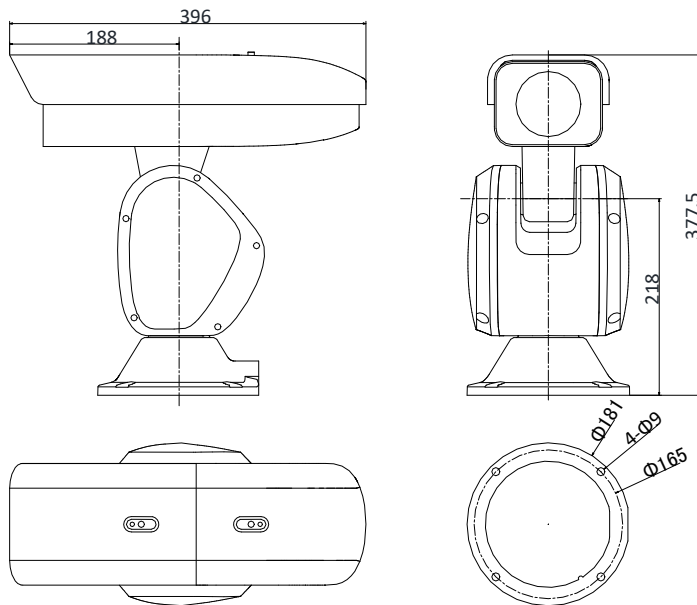

Order Model

DS-2DY7236W-A 24 VAC

Dimensions

Unit: mm

Accessories

DS-1693ZJ

Wall Mount

Distributed by