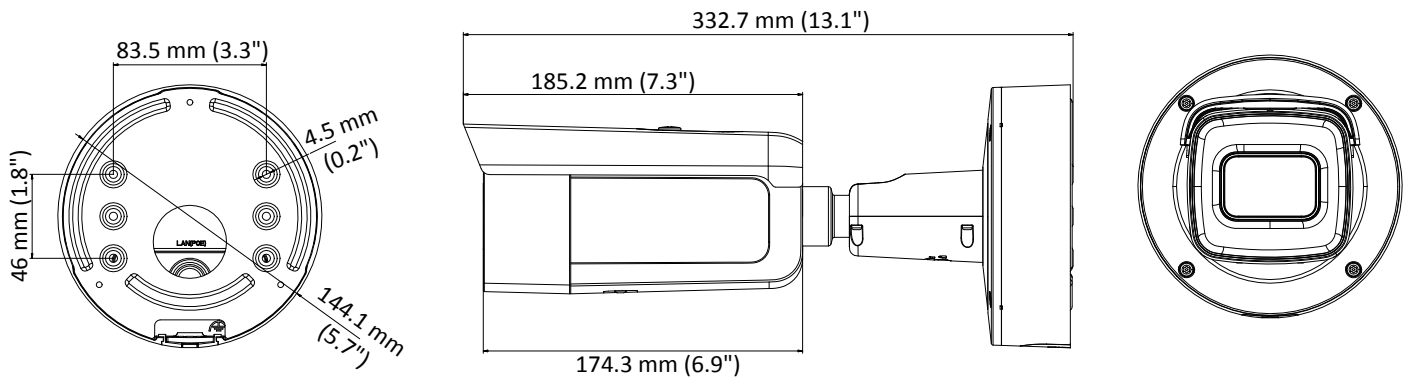

Image Enhancement	BLC/3D DNR
Image Settings	Rotate mode, saturation, brightness, contrast, sharpness adjustable by client software or web browser
Target Cropping	No
Day/Night Switch	Day/Night/Auto/Schedule/Triggered by Alarm In
<b>Network</b>	
Network Storage	Support Micro SD/SDHC/SDXC card (128G), local storage and NAS (NFS,SMB/CIFS), ANR
Alarm Trigger	Motion detection, video tampering, network disconnected, IP address conflict, illegal login, HDD full, HDD error
Protocols	TCP/IP, ICMP, HTTP, HTTPS, FTP, DHCP, DNS, DDNS, RTP, RTSP, RTCP, PPPoE, NTP, UPnP, SMTP, SNMP, IGMP, 802.1X, QoS, IPv6, Bonjour
General Function	One-key reset, anti-flicker, three streams, heartbeat, password protection, privacy mask, watermark, IP address filter
Firmware Version	V5.5.3
API	ONVIF (PROFILE S, PROFILE G), ISAPI
Simultaneous Live View	Up to 6 channels
User/Host	Up to 32 users 3 levels: Administrator, Operator and User
Client	iVMS-4200, Hik-Connect, iVMS-5200
Web Browser	IE8+, Chrome 31.0-44, Firefox 30.0-51, Safari 8.0+
<b>Interface</b>	
Audio	1 input (line in, 3.5 mm), 1 output (line out, 3.5 mm), mono sound
Alarm	1 input, 1 output
Communication Interface	1 RJ45 10M/100M self-adaptive Ethernet port
Video Output	1Vp-p composite output (75 Ω/BNC) (For adjustment only)
On-board storage	Built-in Micro SD/SDHC/SDXC slot, up to 128 GB
SVC	H.264 and H.265 encoding support
Reset Button	Yes
<b>Audio</b>	
Environment Noise Filtering	Yes
Audio Sampling Rate	8kHz/16kHz/32kHz/44.1kHz/48kHz
<b>General</b>	
Operating Conditions	-30 °C to +60 °C (-22 °F to +140 °F), humidity 95% or less (non-condensing)
Power Supply	12 VDC ± 25%, Φ 5.5 mm coaxial power plug PoE (802.3at, class 4)
Power Consumption and Current	12 VDC, 1.2A, max. 14.5W PoE (802.3at, 42.5V to 57V), 0.5A to 0.3A, max. 18W
Protection Level	IP67, IK10
Material	Metal
Dimensions	Φ144.1 × 332.7 mm (Φ5.7" × 13.1")
Weight	Camera: 1893 g (4.2 lb.)

## Dimensions