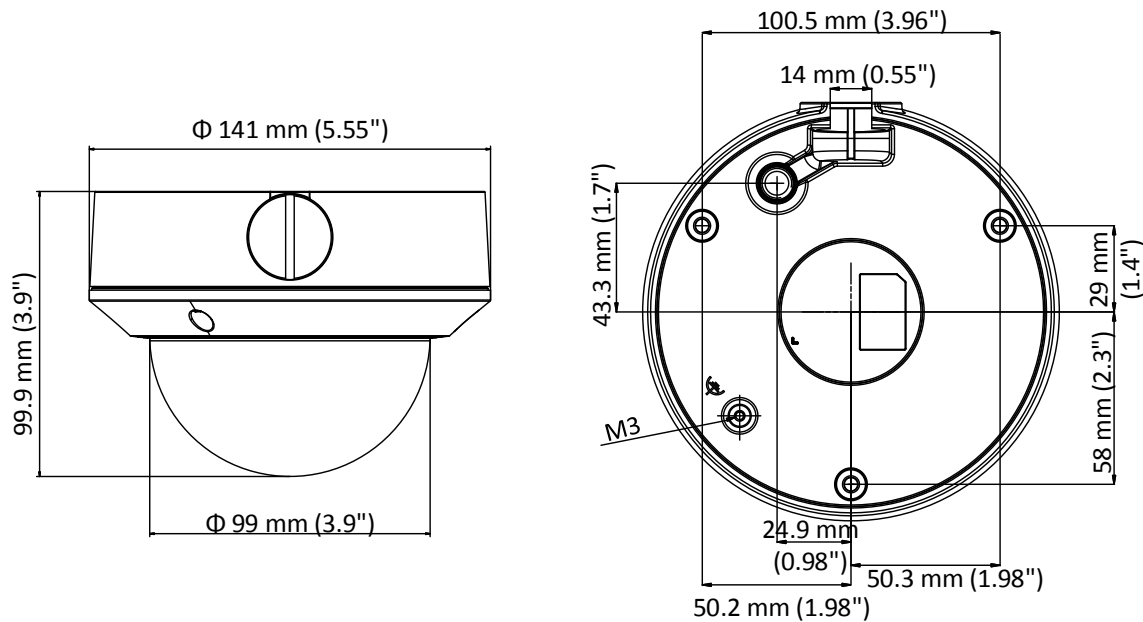

Available Models

DS-2CD1721F-I (Z)

Dimension